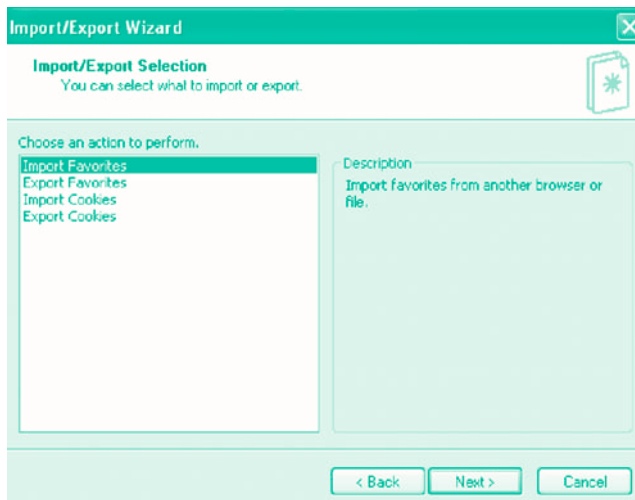

How to Import your Favourites

Click on the **File** menu option and select **Import and Export** from the drop down list. When the Wizard starts click on **Next**

Select **Import Favorites** and click on **Next**. The system automatically selects the correct location **S:\\bookmark.htm** the S:\\ location corresponds to your Document folder so there is no need to change anything.