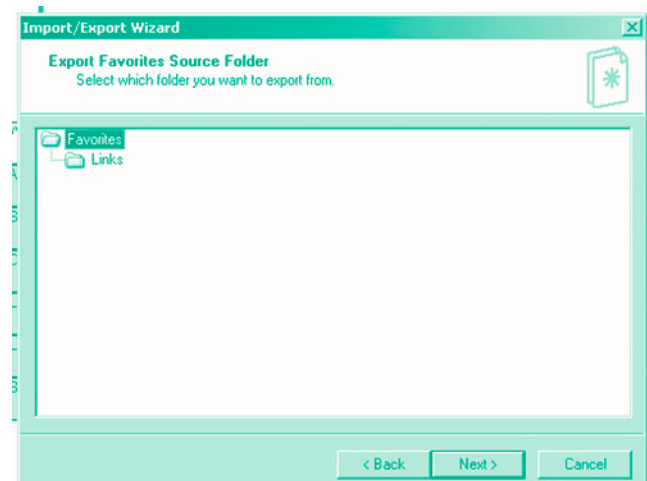

Select the folder containing the favourites to be exported (in this case it is the default folder named **Favourites**).

Click **Next**

The **Export Favourites Destination** window appears, this automatically points to **S:\bookmark.htm**, this corresponds to your Document folder on the server so there is no need to change anything.