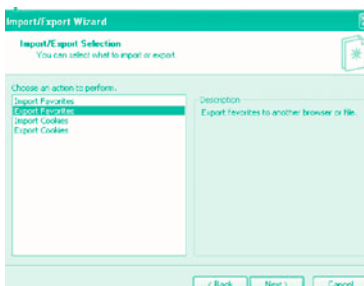

How to Store and Retrieve Your Internet Favourites

Your Internet favourites are stored in a file named **bookmark.htm**. Internet favourites in this file cannot be stored locally. They will be deleted after you log out. You must store them in your **Document Directory (P-number folder)** by exporting the **bookmark.htm** file, and then importing it when you next use the Internet.

How to Add a Website to Your Favourites

Click on the **Favourites** option and select **Add to Favourites**, then click on **OK**

The website is added to your list of favourite sites

How to Export Your Favourites

Click on the **File** option on the menu and select the **Import and Export** option

When the Wizard starts, click **Next** then select **Export Favourites** and click **Next**

Select the folder containing the favourites to be exported (in this case it is the default folder named **Favourites**).

Click **Next**

The **Export Favourites Destination** window appears, this automatically points to **S:\bookmark.htm**, this corresponds to your Document folder on the server so there is no need to change anything.

Click on **Next** then **Finish** and **OK**