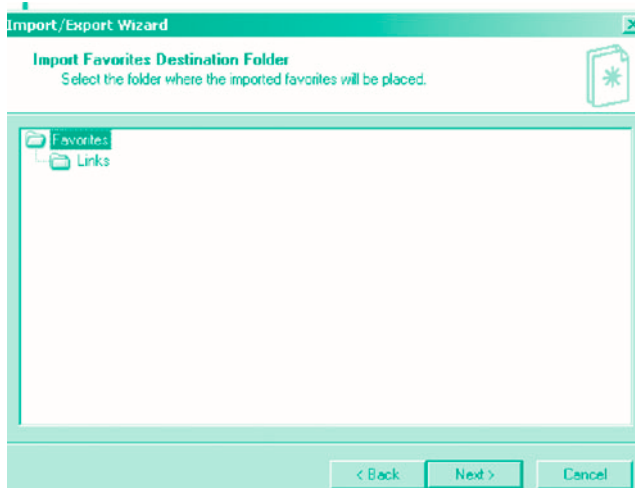

How to Import your Favourites

Click on the **File** menu option and select **Import and Export** from the drop down list. When the Wizard starts click on **Next**

Select **Import Favorites** and click on **Next**. The system automatically selects the correct location **S:\\bookmark.htm** the S:\\ location corresponds to your Document folder so there is no need to change anything.

Click **Next**

The **Import Favourites Destination** Folder selection screen appears with the **Favourites** folder highlighted, click **Next**

The **Completing the Import/Export** wizard window appears, click **Finish**. The **Successfully Imported Favourites** message appears, click **OK**.

You will now find links to your favourite websites available via the **Favourites** menu option at the top of the screen.