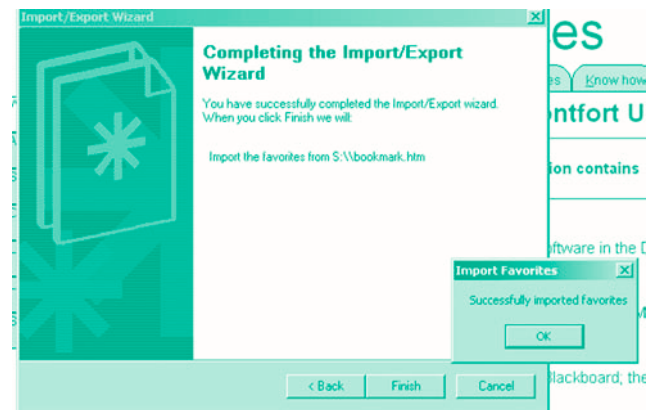

The **Completing the Import/Export** wizard window appears, click **Finish**. The **Successfully Imported Favourites** message appears, click **OK**.