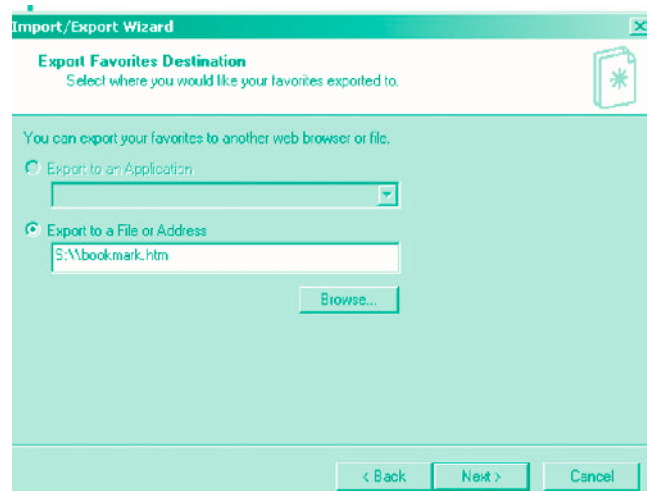

Click on **Next** then **Finish** and **OK**