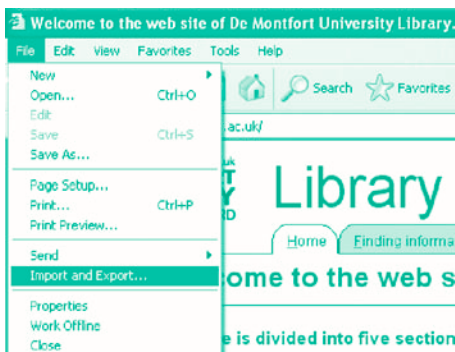

When the Wizard starts, click **Next** then select **Export Favourites** and click **Next**